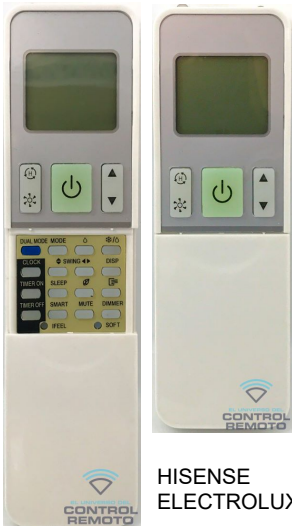

HISENSE
ELECTROLUX

AC-118