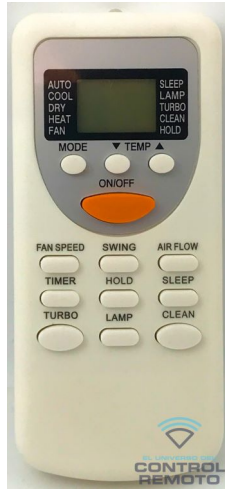

## Aire Acondicionado

ZIMAL  
BGH  
ALASKA  
TOP HOUSE

AR-869

WINS

AC-49

SURREY  
CARRIER

AC-51

DAIKIN  
AC-59