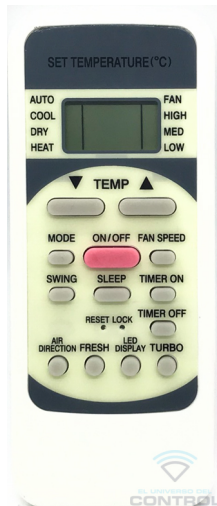

AC-815

SURREY
CARRIER
YORK
WHITE
WESTINGHOUSE
TADIRAN
LUFT
CONQUEROR
KELVINATOR
ELECTROLUX
MK TECH
ALASKA
TOP HOUSE

AC-012